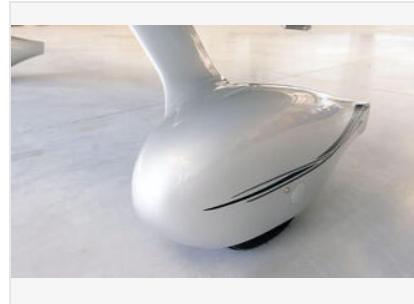

Cirrus SR22 G3

$529,000

Listing images