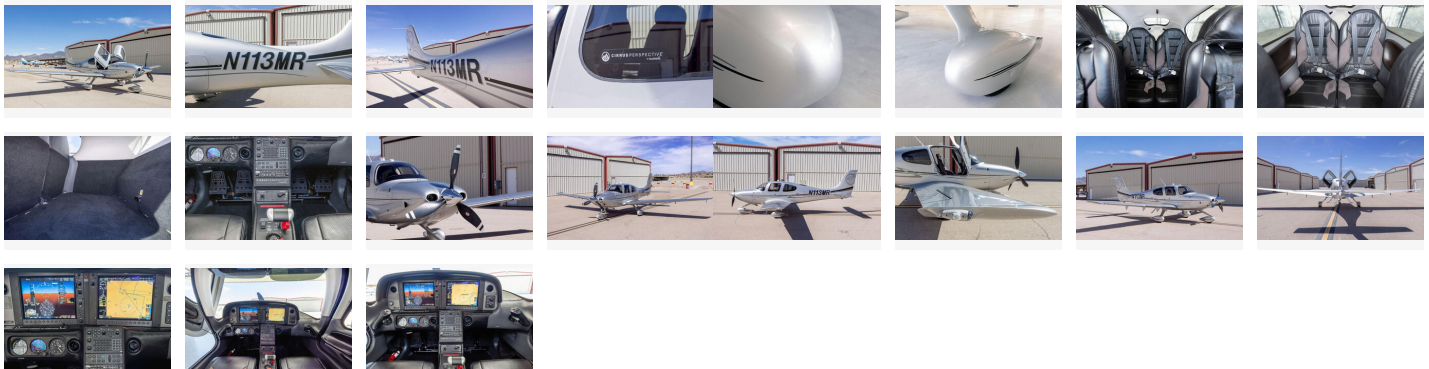

## Cirrus SR22 G3

\$529,000

### Description

Lowest Time 2010 Turbo 698 TT. Excellent condition with ADS-B out, Air conditioning, FIKI, ESP Garmin Traffic, Composite Propeller. Very Clean and a pleasure to fly.

### Additional information

**Airframe:**

**Airframe Description:**

Useful Load: 943 lb

**Airframe Total time:** 698

**Engine 1 hours:** 698 SNEW

**Propulsion:**

TCM TSIO-550-K, Turbocharged, 315 HP