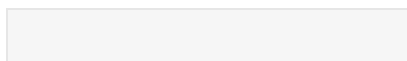

Cirrus SR22 G3

$529,000

Listing images