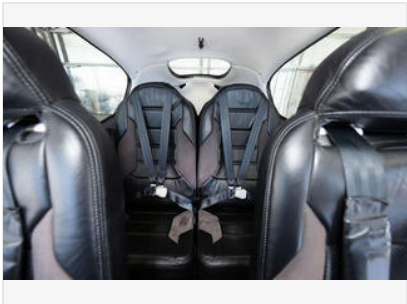

Cirrus SR22 G3

$529,000

Listing images