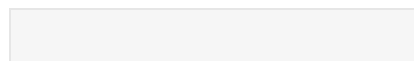

Cirrus SR22 G3

$529,000

Listing images