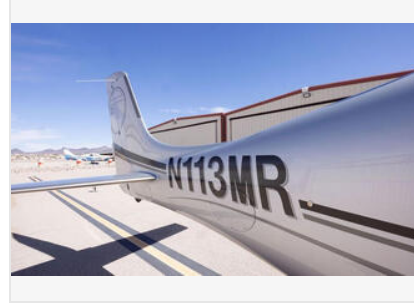

Cirrus SR22 G3

$529,000

Listing images