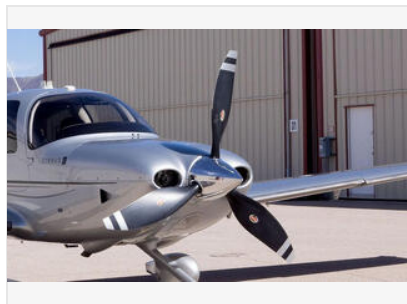

Cirrus SR22 G3

$529,000

Listing images