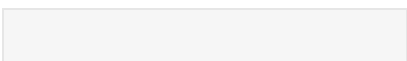

Cirrus SR22 G3

$529,000

Listing images